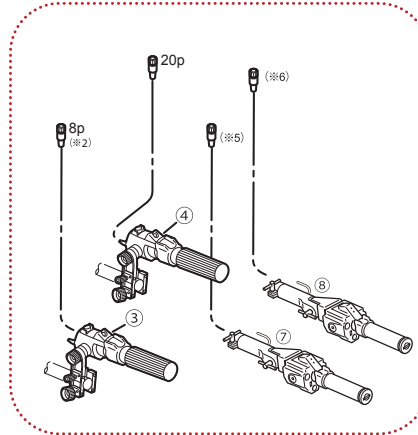

Zoom Servo Controllers