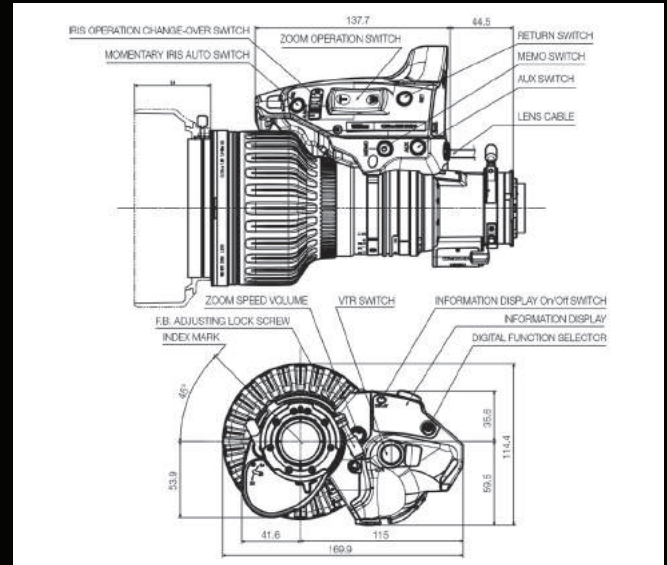

## SPECIFICATIONS

BUILT-IN EXTENDER	1.0x	2.0x
FOCAL LENGTH	7.8-156mm	15.6-312mm
ZOOM RATIO	20x	
MAXIMUM RELATIVE APERTURE	1:1.8 at 7.8 - 108mm 1:2.6 at 156mm	1:3.6 at 15.6 - 216mm 1:5.2 at 312mm
ANGULAR FIELD OF VIEW	63.2°× 38.2° at 7.8mm 3.5°× 2.0° at 156mm	34.2°× 19.6° at 15.6mm 1.8°× 1.0° at 312mm
M.O.D.	0.80 Meter (10mm with Macro)	
OBJECT DIMENSIONS AT M.O.D.	91.7×51.6cm at 7.8mm 4.8×2.7cm at 156mm	45.9×25.9cm at 15.6mm 2.4×1.4cm at 312mm
APPROX. SIZE (W x H x L)	6.7 x 4.5 x 9.1 in (169.9 x 114.4 x 230 mm)	
APPROX. MASS	4.81 lbs (2.18kg)	

## DIMENSIONS