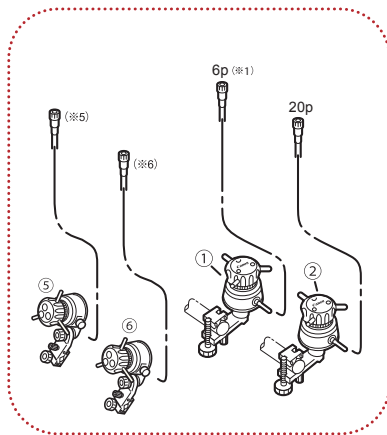

Focus Servo Controllers (For IASE Lenses)