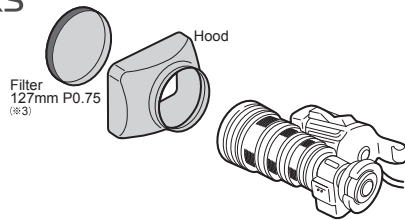

RECOMMENDED LENS SYSTEM / ACCESSORIES

UHDxs

Focus Servo Controllers (For IASE Lenses)