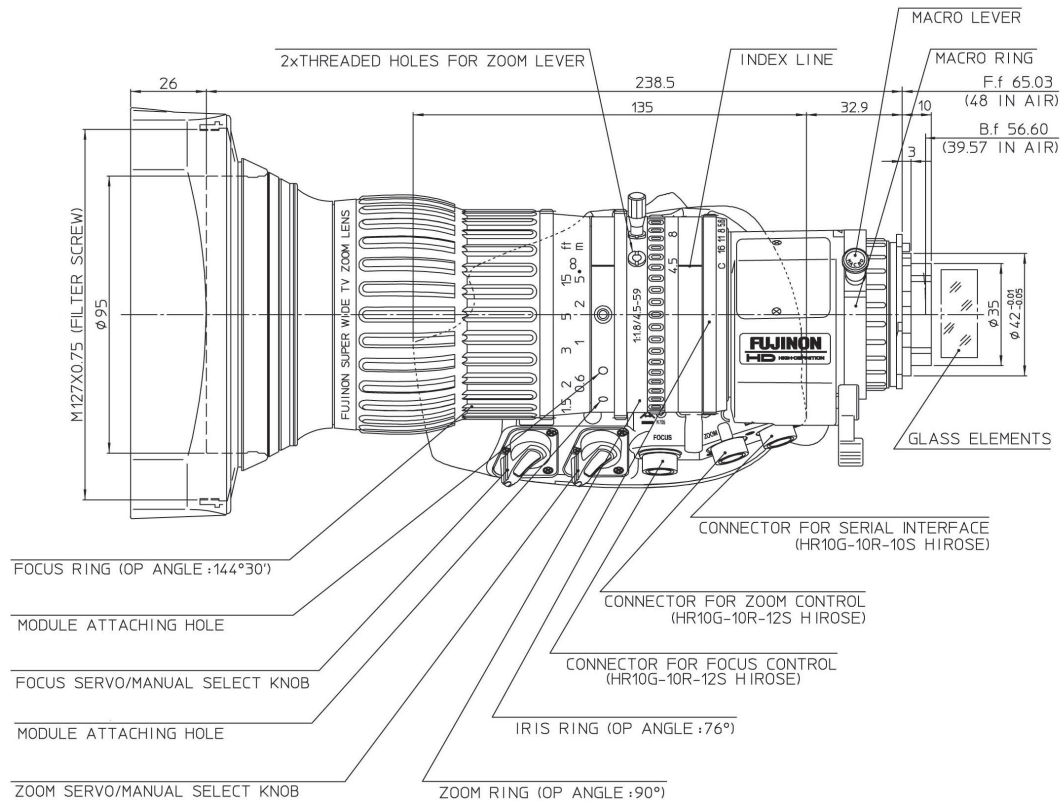

Fujinon HD wide-angle ENG lens HA14x4.5BERM/BERD

With a 4.5-mm focal length the Fujinon wide-angle lens provides a wide horizontal angle of view of 93°38'. Combined with a zoom ratio of 14x and a sensational 2.2x extender, a first in this class of lenses, this lens is suitable for any job, from close-up situations in confined conditions to framing distance objects. The HA14x4.5B lenses provide wide and dynamic images on 16:9-format screens in all production situations.

The new 2.2x extender lengthens the tele end for more powerful shots without the need for a bigger lens with a larger zoom ratio. The tele end of 139 mm is the equivalent of an 18x zoom lens (without extender). The HA14x lens also includes the other Fujinon special features like QuickZoom. Quick Frame is optional.

The new HA14x4.5 lens is the latest powerful tool for ENG camera users.

Fujinon. To see more is to know more.

Specifications/Lens		HA14x4.5BERM/BERD
Application		2/3"
Zoom ratio		14x
Extender		2.2x
Focal length	w/o extender	4.5–63 mm
	w/ extender	9.9–139 mm
Maximum relative aperture		F 1.8 (4.5–41 mm) / F 2.8 (63 mm)
Angular field of view 16:9 Aspect ratio	w/o extender	4.5 mm: 93°38' x 61°50' 63 mm: 08°42' x 04°54'
	w/ extender	9.9 mm: 51°41' x 30°27' 139 mm: 03°57' x 02°13'
Minimum Object Distance M.O.D.	from front lens	0.3 m
	from image plane	0.59 m
Object dimensions at M.O.D. 16:9 Aspect ratio	w/o extender	4.5 mm: 743 x 418 mm 63 mm: 51 x 29 mm
	w/ extender	9.9 mm: 329 x 185 mm 139 mm: 24 x 13 mm
Size Ø x length		Ø 95 x 238.5 mm
Macro		Yes
Filter thread		M127 x 0.75
Weight (w/o lens hood)		2.08 kg (RM), 2.14 kg (RD)
Operating system		DIGI POWER
Memo		Inner Focus, QuickZoom
Available models		HA14x4.5BERM, HA14x4.5BEZM, HA14x4.5BERD, HA14x4.5BEZD