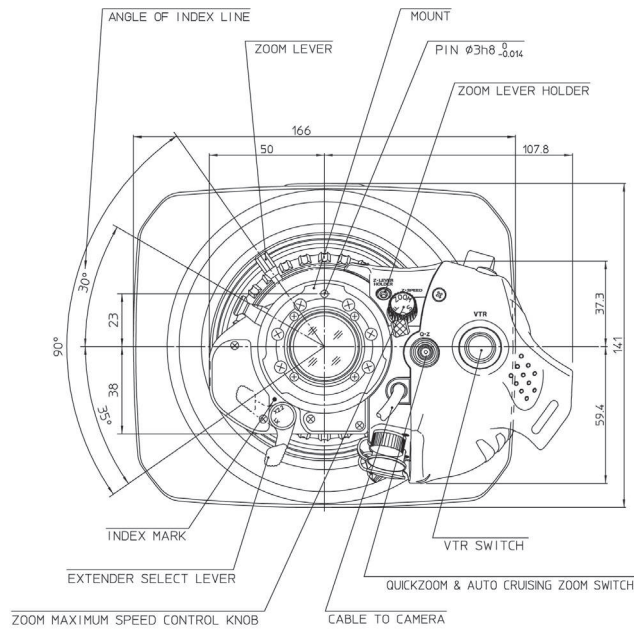

Fujinon HD wide-angle ENG lens HA14x4.5BERM/BERD

With a 4.5-mm focal length the Fujinon wide-angle lens provides a wide horizontal angle of view of 93°38'. Combined with a zoom ratio of 14x and a sensational 2.2x extender, a first in this class of lenses, this lens is suitable for any job, from close-up situations in confined conditions to framing distance objects. The HA14x4.5B lenses provide wide and dynamic images on 16:9-format screens in all production situations.

The new HA14x4.5 lens is the latest powerful tool for ENG camera users.

Fujinon. To see more is to know more.

Specifications/Lens		HA14x4.5BERM/BERD
Application		2/3"
Zoom ratio		14x
Extender		2.2x
Focal length	w/o extender	4.5–63 mm
	w/ extender	9.9–139 mm
Maximum relative aperture		F 1.8 (4.5–41 mm) / F 2.8 (63 mm)
Angular field of view 16:9 Aspect ratio	w/o extender	4.5 mm: 93°38' x 61°50' 63 mm: 08°42' x 04°54'
	w/ extender	9.9 mm: 51°41' x 30°27' 139 mm: 03°57' x 02°13'
Minimum Object Distance M.O.D.	from front lens	0.3 m
	from image plane	0.59 m
Object dimensions at M.O.D. 16:9 Aspect ratio	w/o extender	4.5 mm: 743 x 418 mm 63 mm: 51 x 29 mm
	w/ extender	9.9 mm: 329 x 185 mm 139 mm: 24 x 13 mm
Size Ø x length		Ø 95 x 238.5 mm
Macro		Yes
Filter thread		M127 x 0.75
Weight (w/o lens hood)		2.08 kg (RM), 2.14 kg (RD)
Operating system		DIGI POWER
Memo		Inner Focus, QuickZoom
Available models		HA14x4.5BERM, HA14x4.5BEZM, HA14x4.5BERD, HA14x4.5BEZD