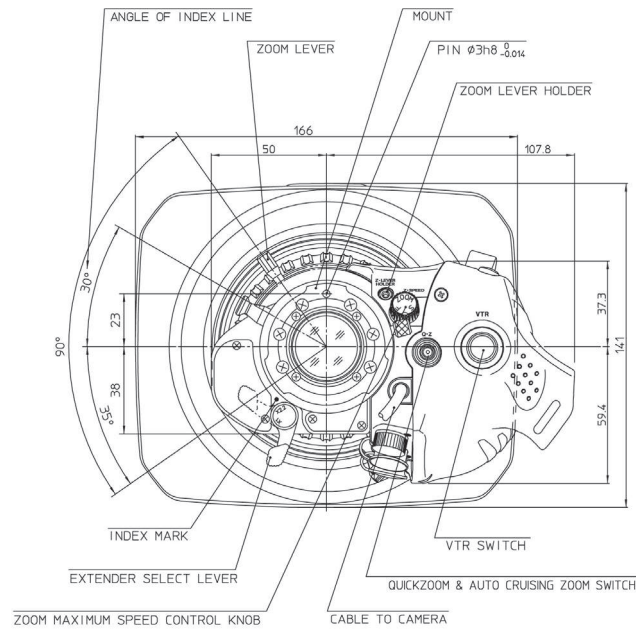

Fujinon HD wide-angle ENG lens HA14x4.5BERM/BERD

With a 4.5-mm focal length the Fujinon wide-angle lens provides a wide horizontal angle of view of 93°38'. Combined with a zoom ratio of 14x and a sensational 2.2x extender, a first in this class of lenses, this lens is suitable for any job, from close-up situations in confined conditions to framing distance objects. The HA14x4.5B lenses provide wide and dynamic images on 16:9-format screens in all production situations.

The new HA14x4.5 lens is the latest powerful tool for ENG camera users.

Fujinon. To see more is to know more.

Specifications/Lens		HA14x4.5BERM/BERD
Application		2/3"
Zoom ratio		14x
Extender		2.2x
Focal length	w/o extender	4.5–63 mm
	w/ extender	9.9–139 mm
Maximum relative aperture		F 1.8 (4.5–41 mm) / F 2.8 (63 mm)
Angular field of view 16:9 Aspect ratio	w/o extender	4.5 mm: 93°38' x 61°50' 63 mm: 08°42' x 04°54'
	w/ extender	9.9 mm: 51°41' x 30°27' 139 mm: 03°57' x 02°13'
Minimum Object Distance M.O.D.	from front lens	0.3 m
	from image plane	0.59 m
Object dimensions at M.O.D. 16:9 Aspect ratio	w/o extender	4.5 mm: 743 x 418 mm 63 mm: 51 x 29 mm
	w/ extender	9.9 mm: 329 x 185 mm 139 mm: 24 x 13 mm
Size Ø x length		Ø 95 x 238.5 mm
Macro		Yes
Filter thread		M127 x 0.75
Weight (w/o lens hood)		2.08 kg (RM), 2.14 kg (RD)
Operating system		DIGI POWER
Memo		Inner Focus, QuickZoom
Available models		HA14x4.5BERM, HA14x4.5BEZM, HA14x4.5BERD, HA14x4.5BEZD