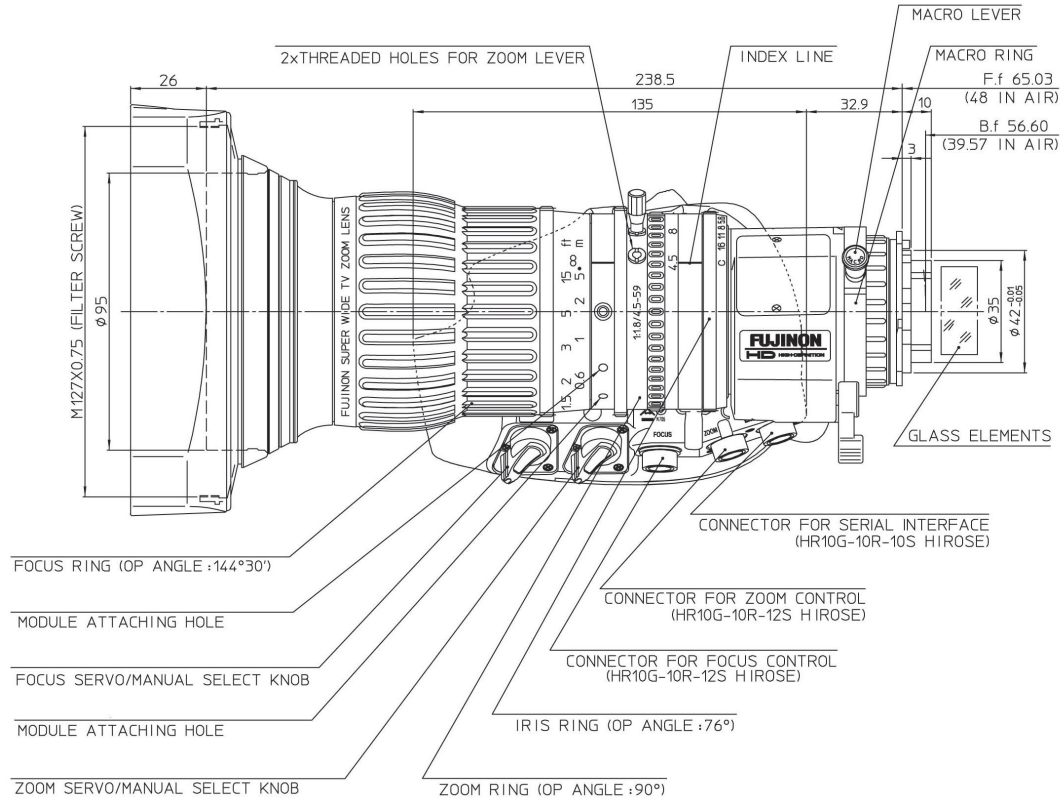

Fujinon HD wide-angle ENG lens HA14x4.5BERM/BERD

With a 4.5-mm focal length the Fujinon wide-angle lens provides a wide horizontal angle of view of 93°38'. Combined with a zoom ratio of 14x and a sensational 2.2x extender, a first in this class of lenses, this lens is suitable for any job, from close-up situations in confined conditions to framing distance objects. The HA14x4.5B lenses provide wide and dynamic images on 16:9-format screens in all production situations.

The new 2.2x extender lengthens the tele end for more powerful shots without the need for a bigger lens with a larger zoom ratio. The tele end of 139 mm is the equivalent of an 18x zoom lens (without extender). The HA14x lens also includes the other Fujinon special features like QuickZoom. Quick Frame is optional.

The new HA14x4.5 lens is the latest powerful tool for ENG camera users.

Fujinon. To see more is to know more.

Specifications/Lens		HA14x4.5BERM/BERD
Application		2/3"
Zoom ratio		14x
Extender		2.2x
Focal length	w/o extender	4.5–63 mm
	w/ extender	9.9–139 mm
Maximum relative aperture		F 1.8 (4.5–41 mm) / F 2.8 (63 mm)
Angular field of view 16:9 Aspect ratio	w/o extender	4.5 mm: 93°38' x 61°50' 63 mm: 08°42' x 04°54'
	w/ extender	9.9 mm: 51°41' x 30°27' 139 mm: 03°57' x 02°13'
Minimum Object Distance M.O.D.	from front lens	0.3 m
	from image plane	0.59 m
Object dimensions at M.O.D. 16:9 Aspect ratio	w/o extender	4.5 mm: 743 x 418 mm 63 mm: 51 x 29 mm
	w/ extender	9.9 mm: 329 x 185 mm 139 mm: 24 x 13 mm
Size Ø x length		Ø 95 x 238.5 mm
Macro		Yes
Filter thread		M127 x 0.75
Weight (w/o lens hood)		2.08 kg (RM), 2.14 kg (RD)
Operating system		DIGI POWER
Memo		Inner Focus, QuickZoom
Available models		HA14x4.5BERM, HA14x4.5BEZM, HA14x4.5BERD, HA14x4.5BEZD