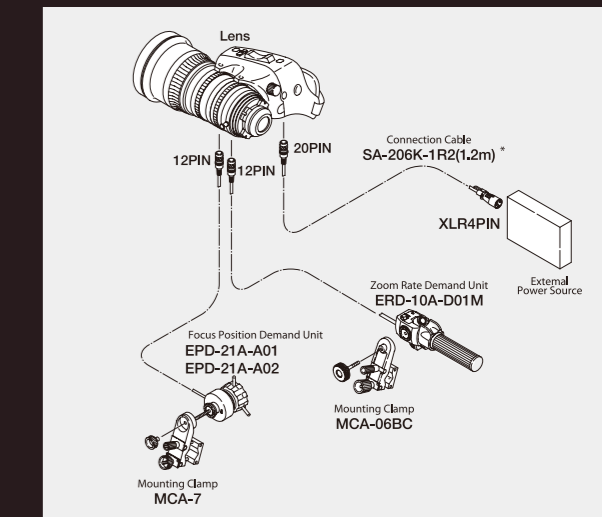

System Configuration

*Connection cable for external power source is necessary when the power source (over 10V, 1A) can't be supplied from a camera.

Optional Accessories (Servo Control Kit)

Name	Model	Name	Model
Focus Position Demand Unit	Digital Focus Demand Unit EPD-4A-E12A Mounting Clamp MCA-06BC Standard Focus Demand Unit EPD-21A-A01/A02 Mounting Clamp MCA-7	Connection Cable (EPD-4A- Lens)	EBF-1
Zoom Rate Demand Unit	Digital Zoom Rate Demand Unit ERD-10A-D01M Mounting Clamp MCA-06BC Standard Zoom Rate Demand Unit ERD-20A-A02 Mounting Clamp MCA-7	External Power Adapter Cable (Lens: 20PIN <=> External Power Adapter XLR: 4PIN) L=120cm	SA-206K-1R2
		External Power Adapter Cable (Lens: 20PIN <=> Camera: 12PIN) L=120cm	SA-206M-1R2
		External Power Adapter Cable (Lens: 20PIN <=> Camera: 12PIN) L=40cm	SA-206M-1R40
		External Power Adapter Cable (Lens: 20PIN <=> Camera: 12PIN) L=25cm	SA-206M-1R25