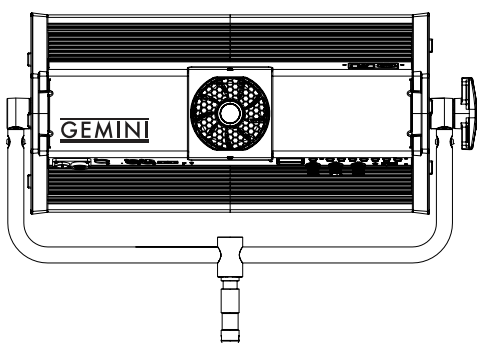

Technical data

Voltage Range: 110-240VAC, 23-34VDC

Power Consumption: 325W (nominal)

LED Technology: RGBWW

Color Temperature: 2,700 – 10,000K

CRI / TLCI: Daylight: 99, Tungsten: 99

Beam and Field Angle: 93° / 156°

Low End Dimming: From 0.1%

Weight: 22.27 lb / 10.1 kg

Lighting Intensity: Lux at 10ft/3m: 1079 (Daylight), 906 (Tungsten)

Cooling: Fan, at 50% output when disabled. Fan delayed start option

Mount: 1-1/8" Stud, Standard Yoke, stackable as 2 & 4 units

Fixture Dimensions: 25.0 x 12.5 x 6.5" / 63.5 x 31.8 x 16.5 cm

Control: Built-in WIFI, DMX (5 PIN & RJ45), Optional Wireless DMX, Bluetooth, SmartLite Director App

Color Controls: Kelvin Temperature, plus/minus green, Hue, Saturation, Intensity, Gel Presets

Battery Powered: Optional plates available, runs at 90% output on single 14.4V battery, or 100% on 26V or dual 14.4V batteries