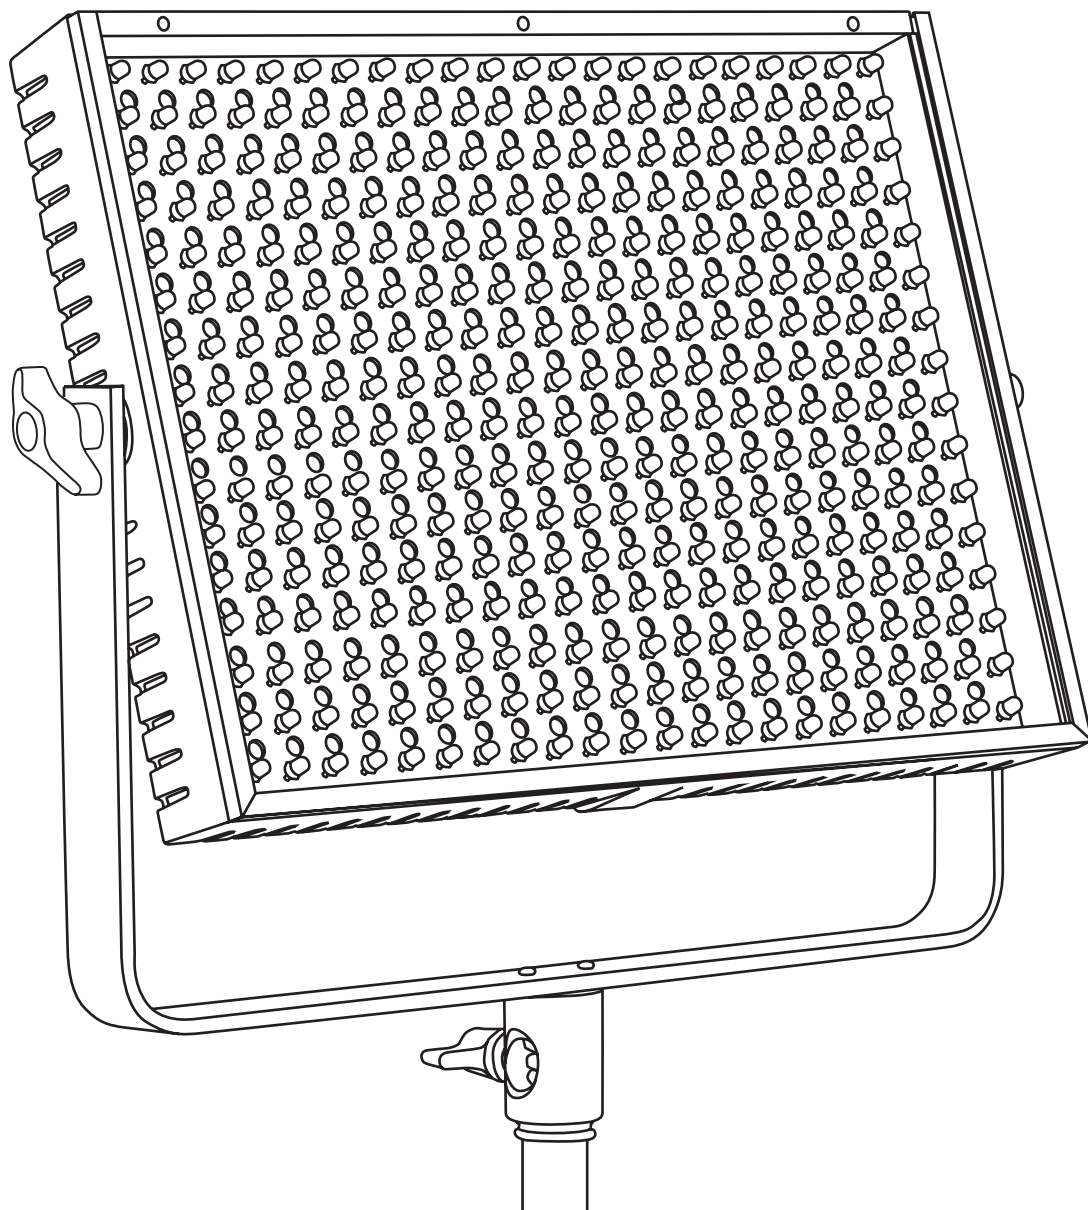

cod. 252

Lupo
Made in Italy

LUPOLED
1120 DMX
DUAL COLOR

Technical features

Dimensions	35 cm x 26 cm x 5 cm
Weight	1.3 kg
CRI (Colour Rendering Index)	> 90, typical 94
Dimmer 0 – 100	included
DMX module	included
Connection for 14.8 V battery	included
Standard RJ45 connectors to DMX console	included
Watt consumption	38 W
Watt output (equivalent to tungsten)	700 W
Colour temperature	3200 K – 5600 K
Voltage AC	90 V – 240 V
Frequency (input)	50/60 Hz
Compliance	CE

Photometric data	5600	3200
Lux at 1 m	2790	2550
Lux at 2 m	760	700
Lux at 3 m	398	360