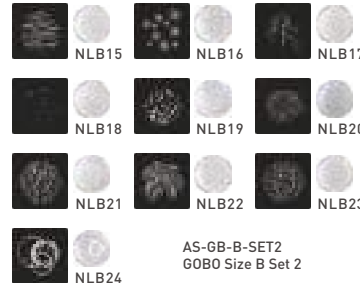

PJ-FMM-LENS-36
36° Lens for Projection
Attachment with FM mount

AS-GB-FMM-SET1
FM Mount Projection
Attachment GOBO Set 1

AS-GB-FMM-SET2
FM Mount Projection
Attachment GOBO Set 2

Bowens Mount

PJ-BM-19/36
Bowens Mount
Projector Attachment

PJ-BM-AI
Adjustable Iris Diaphragm
for PJ-BM

PJ-BM-LENS-19
19° Lens for Bowens Mount
Projection Attachment

PJ-BM-LENS-36
36° Lens for Bowens Mount
Projection Attachment

AS-GB-B-SET1
GOBO Size B Set 1

AS-GB-B-SET2
GOBO Size B Set 2