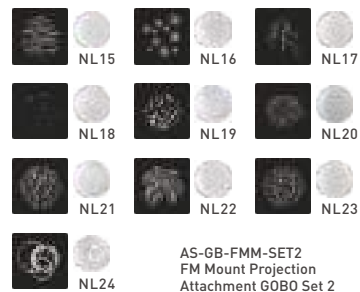

AS-GB-FMM-SET1
FM Mount Projection
Attachment GOBO Set 1

AS-GB-FMM-SET2
FM Mount Projection
Attachment GOBO Set 2