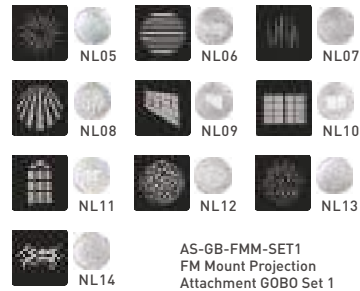

PJ-FMM-AI
18 Bladed Adjustable
Iris diaphragm