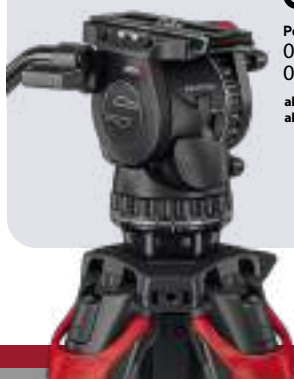

aktiv8

Payload Range
0 - 12 kg
0 - 26.5 lb

aktiv8 Sideload
aktiv8T Touch & Go