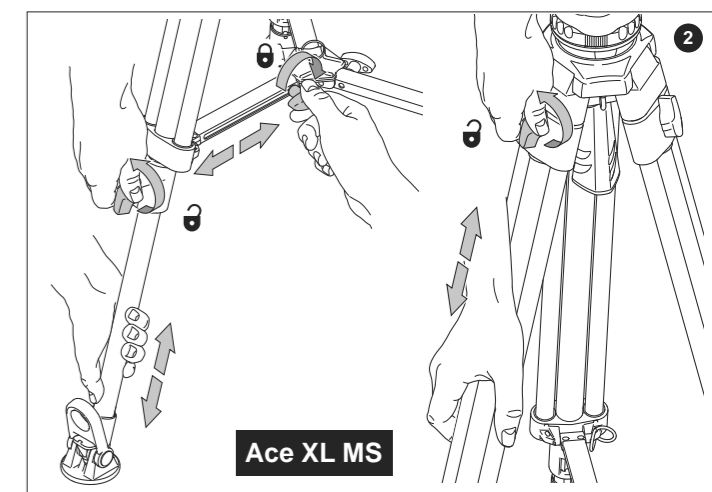

Ace XL MS
1018

Ace XL GS
1019

Fluid Head and
Tripod

Manual

HEAD

-  139 mm (5.5 in.)
-  140 mm (5.5 in.)
-  154 mm (6 in.)
-  1.7 kg (3.7 lbs)
-  2 - 8 kg (4.4 - 17.6 lbs)
@ 55 mm (2.1 in.) cog
-  3+0 ◀▶
3+0 ▲▼
-  8
-  +90°/-75°
-  -30°C/+60°C
(-22°F to +140°F)
-  104 mm ◀▶
(4.1 in.)
-  Bowl
75 mm
-  Pan bar
16 mm (0.6 in.)
-  Pan bar
374 mm (14.7 in.)
-  Illuminated level bubble
-  CR1225
-  Flat base
-  Bowl base