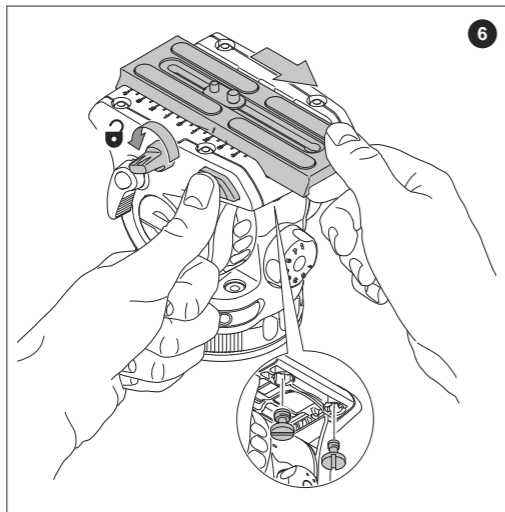

EN

The warranty expires if:

- (a) The fluid head was operated improperly or not in line with the specified technical data.
- (b) The fluid head housing was opened by unauthorised personnel.

Sachtler reserve the right to make changes to product design and performance as technology advances. Please register your product for an extended warranty period at www.sachtler.com

DE

Die Gewährleistung erlischt in folgenden Fällen:

- (a) Wenn der Fluidkopf falsch oder nicht gemäß den angegebenen technischen Daten benutzt wurde.
- (b) Wenn das Gehäuse des Fluidkopfes durch nicht autorisierte Personen geöffnet wird.

Sachtler behält sich das Recht vor, Änderungen am Produktdesign und der Spezifikation vorzunehmen, wenn technologische Fortschritte dies ermöglichen. Bitte registrieren Sie Ihr Produkt für eine Verlängerung der Garantiedauer unter www.sachtler.com.

FR

La garantie expire si :

- (a) La tête fluide a été utilisée de manière impropre ou non conforme aux caractéristiques techniques spécifiées.
- (b) Le carter de la tête fluide a été ouvert par une personne non autorisée.

Sachtler se réserve le droit de modifier la conception et les performances du produit au gré des progrès techniques. Veuillez enregistrer votre produit sous www.sachtler.com pour bénéficier d'une période de garantie étendue.

RU

Условия прекращения гарантии:

- (a) ненадлежащее использование панорамной головки или эксплуатация ее без учета указанных технических параметров;
- (b) вскрытие корпуса панорамной головки не уполномоченным на то специалистом.

Компания Sachtler оставляет за собой право на изменение дизайна и эффективности работы устройства по мере развития технологии. Для получения продленной гарантии зарегистрируйте устройство на веб-сайте по адресу: www.sachtler.com.

PT

A garantia termina se:

- (a) A cabeça fluída foi operada inadequadamente ou não de acordo com os dados técnicos especificados.
- (b) O invólucro da cabeça fluída for aberto por pessoal não autorizado.

A Sachtler se reserva o direito de fazer modificações no projeto e no desempenho do produto à medida que a tecnologia avança. Registre seu produto para um período de garantia mais longo em www.sachtler.com.

CN

如果出现以下情况, 则不予保修:

- (a) 液压云台操作不当或没有按照品规格使用。不符合规定的技术数据。

- (b) 液压云台的外壳被未经授权的人员打开过。

sachtler保留因技术更新而对产品设计和性能进行变更的权利。请在 www.sachtler.com 为您的产品注册可以延长保修期。

AR

تنتهي صلاحية الضمان إذا:

- (a) تم تشغيل رأس الضبط بشكل غير صحيح أو ليس وفقاً للبيانات الفنية المحددة.
- (b) تم فتح تجويف الرأس السائل من قبل أفراد غير مؤهلين.

تحتفظ شركة Sachtler بحق إجراء تغييرات على تصميم المنتج والأداء كلما تطورت التكنولوجيا. يُرجى تسجيل المنتج لفترة ضمان مطولة على الموقع www.sachtler.com

ES

La garantía deja de tener validez si:

- (a) la cabeza fluída es sometida a un uso indebido o no conforme a los datos técnicos especificados.
- (b) se abre la carcasa de la cabeza fluída por parte de personal no autorizado.