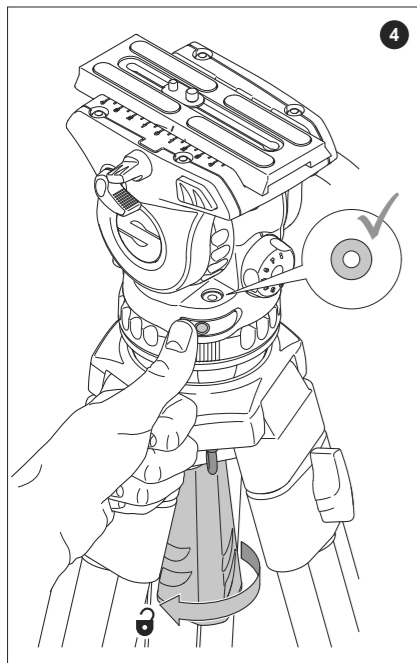

EN

The warranty expires if:

- (a) The fluid head was operated improperly or not in line with the specified technical data.
- (b) The fluid head housing was opened by unauthorised personnel.

Sachtler reserve the right to make changes to product design and performance as technology advances. Please register your product for an extended warranty period at www.sachtler.com

DE

Die Gewährleistung erlischt in folgenden Fällen:

- (a) Wenn der Fluidkopf falsch oder nicht gemäß den angegebenen technischen Daten benutzt wurde.
- (b) Wenn das Gehäuse des Fluidkopfes durch nicht autorisierte Personen geöffnet wird.

Sachtler behält sich das Recht vor, Änderungen am Produktdesign und der Spezifikation vorzunehmen, wenn technologische Fortschritte dies ermöglichen. Bitte registrieren Sie Ihr Produkt für eine Verlängerung der Garantiedauer unter www.sachtler.com.

FR

La garantie expire si :

- (a) La tête fluide a été utilisée de manière impropre ou non conforme aux caractéristiques techniques spécifiées.
- (b) Le carter de la tête fluide a été ouvert par une personne non autorisée.

Sachtler se réserve le droit de modifier la conception et les performances du produit au gré des progrès techniques. Veuillez enregistrer votre produit sous www.sachtler.com pour bénéficier d'une période de garantie étendue.

RU

Условия прекращения гарантии:

- (a) ненадлежащее использование панорамной головки или эксплуатация ее без учета указанных технических параметров;
- (b) вскрытие корпуса панорамной головки не уполномоченным на то специалистом.

Компания Sachtler оставляет за собой право на изменение дизайна и эффективности работы устройства по мере развития технологии. Для получения продленной гарантии зарегистрируйте устройство на веб-сайте по адресу: www.sachtler.com.

PT

A garantia termina se:

- (a) A cabeça fluída foi operada inadequadamente ou não de acordo com os dados técnicos especificados.
- (b) O invólucro da cabeça fluída for aberto por pessoal não autorizado.

A Sachtler se reserva o direito de fazer modificações no projeto e no desempenho do produto à medida que a tecnologia avança. Registre seu produto para um período de garantia mais longo em www.sachtler.com.

CN

如果出现以下情况, 则不予保修:

- (a) 液压云台操作不当或没有按照品规格使用。不符合规定的技术数据。

- (b) 液压云台的外壳被未经授权的人员打开过。

sachtler保留因技术更新而对产品设计和性能进行变更的权利。请在 www.sachtler.com 为您的产品注册可以延长保修期。

AR

تنتهي صلاحية الضمان إذا:

- (a) تم تشغيل رأس الضبط بشكل غير صحيح أو ليس وفقاً للبيانات الفنية المحددة.
- (b) تم فتح تجويف الرأس السائل من قبل أفراد غير مؤهلين.

تحتفظ شركة Sachtler بحق إجراء تغييرات على تصميم المنتج والأداء كلما تطورت التكنولوجيا. يُرجى تسجيل المنتج لفترة ضمان مطولة على الموقع www.sachtler.com

ES

La garantía deja de tener validez si:

- (a) la cabeza fluída es sometida a un uso indebido o no conforme a los datos técnicos especificados.
- (b) se abre la carcasa de la cabeza fluída por parte de personal no autorizado.