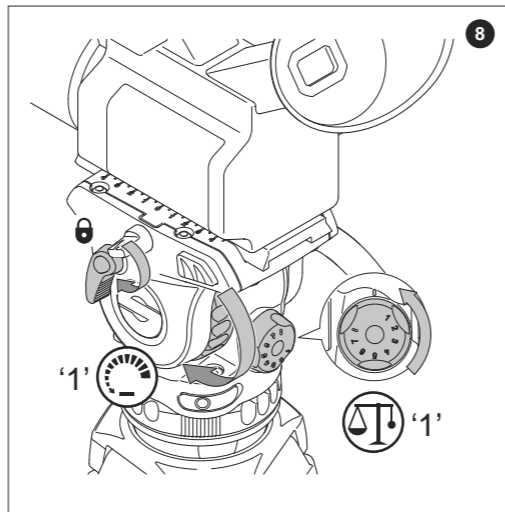

EN

The warranty expires if:

- (a) The fluid head was operated improperly or not in line with the specified technical data.
- (b) The fluid head housing was opened by unauthorised personnel.

Sachtler reserve the right to make changes to product design and performance as technology advances. Please register your product for an extended warranty period at www.sachtler.com

DE

Die Gewährleistung erlischt in folgenden Fällen:

- (a) Wenn der Fluidkopf falsch oder nicht gemäß den angegebenen technischen Daten benutzt wurde.
- (b) Wenn das Gehäuse des Fluidkopfes durch nicht autorisierte Personen geöffnet wird.

Sachtler behält sich das Recht vor, Änderungen am Produktdesign und der Spezifikation vorzunehmen, wenn technologische Fortschritte dies ermöglichen. Bitte registrieren Sie Ihr Produkt für eine Verlängerung der Garantiedauer unter www.sachtler.com.

FR

La garantie expire si :

- (a) La tête fluide a été utilisée de manière impropre ou non conforme aux caractéristiques techniques spécifiées.
- (b) Le carter de la tête fluide a été ouvert par une personne non autorisée.

Sachtler se réserve le droit de modifier la conception et les performances du produit au gré des progrès techniques. Veuillez enregistrer votre produit sous www.sachtler.com pour bénéficier d'une période de garantie étendue.

RU

Условия прекращения гарантии:

- (a) ненадлежащее использование панорамной головки или эксплуатация ее без учета указанных технических параметров;
- (b) вскрытие корпуса панорамной головки не уполномоченным на то специалистом.

Компания Sachtler оставляет за собой право на изменение дизайна и эффективности работы устройства по мере развития технологии. Для получения продленной гарантии зарегистрируйте устройство на веб-сайте по адресу: www.sachtler.com.

PT

A garantia termina se:

- (a) A cabeça fluída foi operada inadequadamente ou não de acordo com os dados técnicos especificados.
- (b) O invólucro da cabeça fluída for aberto por pessoal não autorizado.

A Sachtler se reserva o direito de fazer modificações no projeto e no desempenho do produto à medida que a tecnologia avança. Registre seu produto para um período de garantia mais longo em www.sachtler.com.

CN

如果出现以下情况, 则不予保修:

- (a) 液压云台操作不当或没有按照品规格使用。不符合规定的技术数据。

- (b) 液压云台的外壳被未经授权的人员打开过。

sachtler保留因技术更新而对产品设计和性能进行变更的权利。请在 www.sachtler.com 为您的产品注册可以延长保修期。

AR

تنتهي صلاحية الضمان إذا:

- (a) تم تشغيل رأس الضبط بشكل غير صحيح أو ليس وفقاً للبيانات الفنية المحددة.
- (b) تم فتح تجويف الرأس السائل من قبل أفراد غير مؤهلين.

تحتفظ شركة Sachtler بحق إجراء تغييرات على تصميم المنتج والأداء كلما تطورت التكنولوجيا. يُرجى تسجيل المنتج لفترة ضمان مطولة على الموقع www.sachtler.com

ES

La garantía deja de tener validez si:

- (a) la cabeza fluída es sometida a un uso indebido o no conforme a los datos técnicos especificados.
- (b) se abre la carcasa de la cabeza fluída por parte de personal no autorizado.