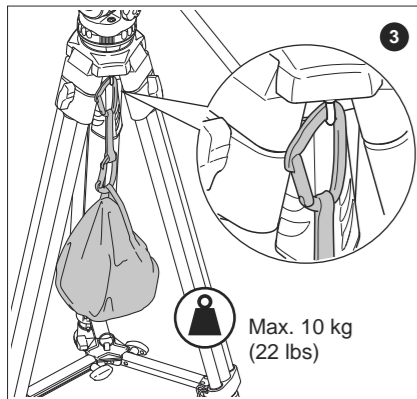

EN

The warranty expires if:

- (a) The fluid head was operated improperly or not in line with the specified technical data.
- (b) The fluid head housing was opened by unauthorised personnel.

Sachtler reserve the right to make changes to product design and performance as technology advances. Please register your product for an extended warranty period at www.sachtler.com

DE

Die Gewährleistung erlischt in folgenden Fällen:

- (a) Wenn der Fluidkopf falsch oder nicht gemäß den angegebenen technischen Daten benutzt wurde.
- (b) Wenn das Gehäuse des Fluidkopfes durch nicht autorisierte Personen geöffnet wird.

Sachtler behält sich das Recht vor, Änderungen am Produktdesign und der Spezifikation vorzunehmen, wenn technologische Fortschritte dies ermöglichen. Bitte registrieren Sie Ihr Produkt für eine Verlängerung der Garantiedauer unter www.sachtler.com.

FR

La garantie expire si :

- (a) La tête fluide a été utilisée de manière impropre ou non conforme aux caractéristiques techniques spécifiées.
- (b) Le carter de la tête fluide a été ouvert par une personne non autorisée.

Sachtler se réserve le droit de modifier la conception et les performances du produit au gré des progrès techniques. Veuillez enregistrer votre produit sous www.sachtler.com pour bénéficier d'une période de garantie étendue.

RU

Условия прекращения гарантии:

- (a) ненадлежащее использование панорамной головки или эксплуатация ее без учета указанных технических параметров;
- (b) вскрытие корпуса панорамной головки не уполномоченным на то специалистом.

Компания Sachtler оставляет за собой право на изменение дизайна и эффективности работы устройства по мере развития технологии. Для получения продленной гарантии зарегистрируйте устройство на веб-сайте по адресу: www.sachtler.com.

PT

A garantia termina se:

- (a) A cabeça fluída foi operada inadequadamente ou não de acordo com os dados técnicos especificados.
- (b) O invólucro da cabeça fluída for aberto por pessoal não autorizado.

A Sachtler se reserva o direito de fazer modificações no projeto e no desempenho do produto à medida que a tecnologia avança. Registre seu produto para um período de garantia mais longo em www.sachtler.com.

CN

如果出现以下情况, 则不予保修:

- (a) 液压云台操作不当或没有按照品规格使用。不符合规定的技术数据。

- (b) 液压云台的外壳被未经授权的人员打开过。

sachtler保留因技术更新而对产品设计和性能进行变更的权利。请在 www.sachtler.com 为您的产品注册可以延长保修期。

AR

تنتهي صلاحية الضمان إذا:

- (a) تم تشغيل رأس الضبط بشكل غير صحيح أو ليس وفقاً للبيانات الفنية المحددة.
- (b) تم فتح تجويف الرأس السائل من قبل أفراد غير مؤهلين.

تحتفظ شركة Sachtler بحق إجراء تغييرات على تصميم المنتج والأداء كلما تطورت التكنولوجيا. يُرجى تسجيل المنتج لفترة ضمان مطولة على الموقع www.sachtler.com

ES

La garantía deja de tener validez si:

- (a) la cabeza fluída es sometida a un uso indebido o no conforme a los datos técnicos especificados.
- (b) se abre la carcasa de la cabeza fluída por parte de personal no autorizado.