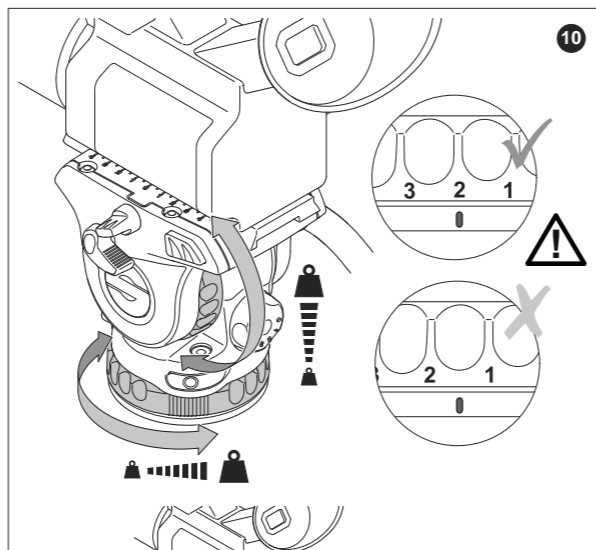

EN

The warranty expires if:

- (a) The fluid head was operated improperly or not in line with the specified technical data.
- (b) The fluid head housing was opened by unauthorised personnel.

Sachtler reserve the right to make changes to product design and performance as technology advances. Please register your product for an extended warranty period at www.sachtler.com

DE

Die Gewährleistung erlischt in folgenden Fällen:

- (a) Wenn der Fluidkopf falsch oder nicht gemäß den angegebenen technischen Daten benutzt wurde.
- (b) Wenn das Gehäuse des Fluidkopfes durch nicht autorisierte Personen geöffnet wird.

Sachtler behält sich das Recht vor, Änderungen am Produktdesign und der Spezifikation vorzunehmen, wenn technologische Fortschritte dies ermöglichen. Bitte registrieren Sie Ihr Produkt für eine Verlängerung der Garantiedauer unter www.sachtler.com.

FR

La garantie expire si :

- (a) La tête fluide a été utilisée de manière impropre ou non conforme aux caractéristiques techniques spécifiées.
- (b) Le carter de la tête fluide a été ouvert par une personne non autorisée.

Sachtler se réserve le droit de modifier la conception et les performances du produit au gré des progrès techniques. Veuillez enregistrer votre produit sous www.sachtler.com pour bénéficier d'une période de garantie étendue.

RU

Условия прекращения гарантии:

- (a) ненадлежащее использование панорамной головки или эксплуатация ее без учета указанных технических параметров;
- (b) вскрытие корпуса панорамной головки не уполномоченным на то специалистом.

Компания Sachtler оставляет за собой право на изменение дизайна и эффективности работы устройства по мере развития технологии. Для получения продленной гарантии зарегистрируйте устройство на веб-сайте по адресу: www.sachtler.com.

PT

A garantia termina se:

- (a) A cabeça fluída foi operada inadequadamente ou não de acordo com os dados técnicos especificados.
- (b) O invólucro da cabeça fluída for aberto por pessoal não autorizado.

A Sachtler se reserva o direito de fazer modificações no projeto e no desempenho do produto à medida que a tecnologia avança. Registre seu produto para um período de garantia mais longo em www.sachtler.com.

CN

如果出现以下情况, 则不予保修:

- (a) 液压云台操作不当或没有按照品规格使用。不符合规定的技术数据。

- (b) 液压云台的外壳被未经授权的人员打开过。

sachtler保留因技术更新而对产品设计和性能进行变更的权利。请在 www.sachtler.com 为您的产品注册可以延长保修期。

AR

تنتهي صلاحية الضمان إذا:

- (a) تم تشغيل رأس الضبط بشكل غير صحيح أو ليس وفقاً للبيانات الفنية المحددة.
- (b) تم فتح تجويف الرأس السائل من قبل أفراد غير مؤهلين.

تحتفظ شركة Sachtler بحق إجراء تغييرات على تصميم المنتج والأداء كلما تطورت التكنولوجيا. يُرجى تسجيل المنتج لفترة ضمان مطولة على الموقع www.sachtler.com

ES

La garantía deja de tener validez si:

- (a) la cabeza fluída es sometida a un uso indebido o no conforme a los datos técnicos especificados.
- (b) se abre la carcasa de la cabeza fluída por parte de personal no autorizado.