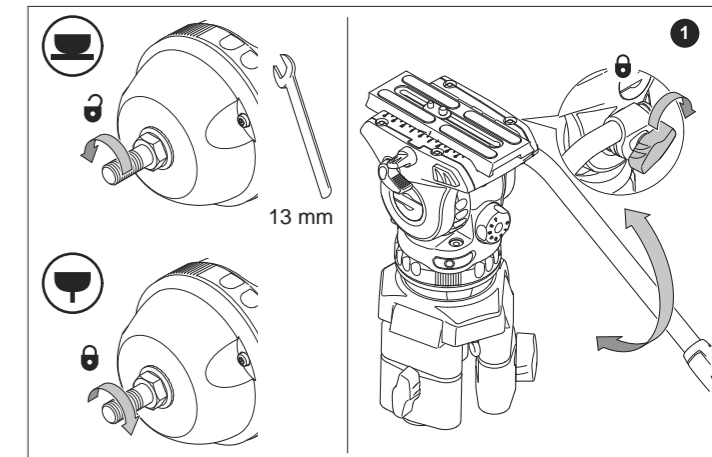

Ace XL MS
1018

Ace XL GS
1019

Fluid Head and
Tripod

Manual

HEAD

-  139 mm (5.5 in.)
-  140 mm (5.5 in.)
-  154 mm (6 in.)
-  1.7 kg (3.7 lbs)
-  2 - 8 kg (4.4 - 17.6 lbs)
@ 55 mm (2.1 in.) cog
-  3+0 ◀▶
3+0 ▲▼
-  8
-  +90°/-75°
-  -30°C/+60°C
(-22°F to +140°F)
-  104 mm ◀▶
(4.1 in.)
-  Bowl
75 mm
-  Pan bar
16 mm (0.6 in.)
-  Pan bar
374 mm (14.7 in.)
-  Illuminated level bubble
-  CR1225
-  Flat base
-  Bowl base