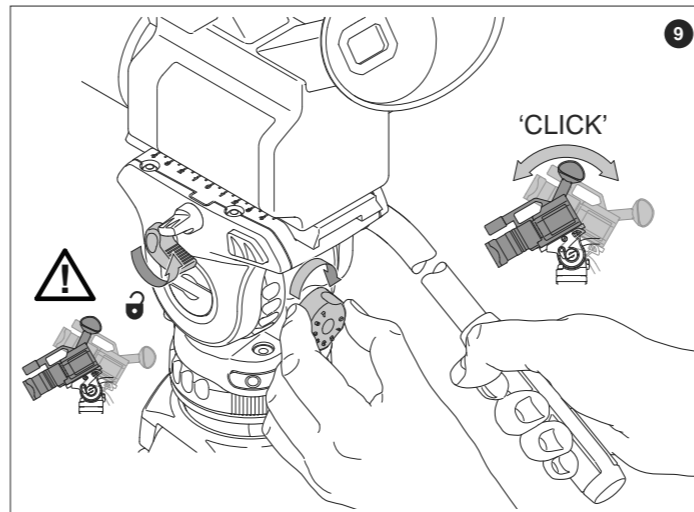

EN

The warranty expires if:

- (a) The fluid head was operated improperly or not in line with the specified technical data.
- (b) The fluid head housing was opened by unauthorised personnel.

Sachtler reserve the right to make changes to product design and performance as technology advances. Please register your product for an extended warranty period at www.sachtler.com

DE

Die Gewährleistung erlischt in folgenden Fällen:

- (a) Wenn der Fluidkopf falsch oder nicht gemäß den angegebenen technischen Daten benutzt wurde.
- (b) Wenn das Gehäuse des Fluidkopfes durch nicht autorisierte Personen geöffnet wird.

Sachtler behält sich das Recht vor, Änderungen am Produktdesign und der Spezifikation vorzunehmen, wenn technologische Fortschritte dies ermöglichen. Bitte registrieren Sie Ihr Produkt für eine Verlängerung der Garantiedauer unter www.sachtler.com.

FR

La garantie expire si :

- (a) La tête fluide a été utilisée de manière impropre ou non conforme aux caractéristiques techniques spécifiées.
- (b) Le carter de la tête fluide a été ouvert par une personne non autorisée.

Sachtler se réserve le droit de modifier la conception et les performances du produit au gré des progrès techniques. Veuillez enregistrer votre produit sous www.sachtler.com pour bénéficier d'une période de garantie étendue.

RU

Условия прекращения гарантии:

- (a) ненадлежащее использование панорамной головки или эксплуатация ее без учета указанных технических параметров;
- (b) вскрытие корпуса панорамной головки не уполномоченным на то специалистом.

Компания Sachtler оставляет за собой право на изменение дизайна и эффективности работы устройства по мере развития технологии. Для получения продленной гарантии зарегистрируйте устройство на веб-сайте по адресу: www.sachtler.com.

PT

A garantia termina se:

- (a) A cabeça fluída foi operada inadequadamente ou não de acordo com os dados técnicos especificados.
- (b) O invólucro da cabeça fluída for aberto por pessoal não autorizado.

A Sachtler se reserva o direito de fazer modificações no projeto e no desempenho do produto à medida que a tecnologia avança. Registre seu produto para um período de garantia mais longo em www.sachtler.com.

CN

如果出现以下情况, 则不予保修:

- (a) 液压云台操作不当或没有按照品规格使用。不符合规定的技术数据。

- (b) 液压云台的外壳被未经授权的人员打开过。

sachtler保留因技术更新而对产品设计和性能进行变更的权利。请在 www.sachtler.com 为您的产品注册可以延长保修期。

AR

تنتهي صلاحية الضمان إذا:

- (a) تم تشغيل رأس الضبط بشكل غير صحيح أو ليس وفقاً للبيانات الفنية المحددة.
- (b) تم فتح تجويف الرأس السائل من قبل أفراد غير مؤهلين.

تحتفظ شركة Sachtler بحق إجراء تغييرات على تصميم المنتج والأداء كلما تطورت التكنولوجيا. يُرجى تسجيل المنتج لفترة ضمان مطولة على الموقع www.sachtler.com

ES

La garantía deja de tener validez si:

- (a) la cabeza fluída es sometida a un uso indebido o no conforme a los datos técnicos especificados.
- (b) se abre la carcasa de la cabeza fluída por parte de personal no autorizado.