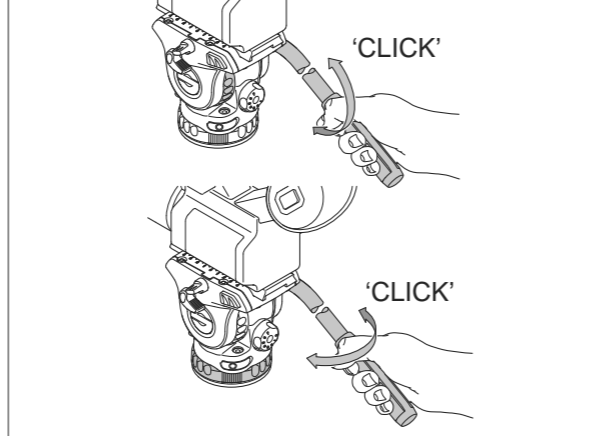

EN

The warranty expires if:

- (a) The fluid head was operated improperly or not in line with the specified technical data.
- (b) The fluid head housing was opened by unauthorised personnel.

Sachtler reserve the right to make changes to product design and performance as technology advances. Please register your product for an extended warranty period at www.sachtler.com

DE

Die Gewährleistung erlischt in folgenden Fällen:

- (a) Wenn der Fluidkopf falsch oder nicht gemäß den angegebenen technischen Daten benutzt wurde.
- (b) Wenn das Gehäuse des Fluidkopfes durch nicht autorisierte Personen geöffnet wird.

Sachtler behält sich das Recht vor, Änderungen am Produktdesign und der Spezifikation vorzunehmen, wenn technologische Fortschritte dies ermöglichen. Bitte registrieren Sie Ihr Produkt für eine Verlängerung der Garantiedauer unter www.sachtler.com.

FR

La garantie expire si :

- (a) La tête fluide a été utilisée de manière impropre ou non conforme aux caractéristiques techniques spécifiées.
- (b) Le carter de la tête fluide a été ouvert par une personne non autorisée.

Sachtler se réserve le droit de modifier la conception et les performances du produit au gré des progrès techniques. Veuillez enregistrer votre produit sous www.sachtler.com pour bénéficier d'une période de garantie étendue.

RU

Условия прекращения гарантии:

- (a) ненадлежащее использование панорамной головки или эксплуатация ее без учета указанных технических параметров;
- (b) вскрытие корпуса панорамной головки не уполномоченным на то специалистом.

Компания Sachtler оставляет за собой право на изменение дизайна и эффективности работы устройства по мере развития технологии. Для получения продленной гарантии зарегистрируйте устройство на веб-сайте по адресу: www.sachtler.com.

PT

A garantia termina se:

- (a) A cabeça fluída foi operada inadequadamente ou não de acordo com os dados técnicos especificados.
- (b) O invólucro da cabeça fluída for aberto por pessoal não autorizado.

A Sachtler se reserva o direito de fazer modificações no projeto e no desempenho do produto à medida que a tecnologia avança. Registre seu produto para um período de garantia mais longo em www.sachtler.com.

CN

如果出现以下情况, 则不予保修:

- (a) 液压云台操作不当或没有按照品规格使用。不符合规定的技术数据。

- (b) 液压云台的外壳被未经授权的人员打开过。

sachtler保留因技术更新而对产品设计和性能进行变更的权利。请在 www.sachtler.com 为您的产品注册可以延长保修期。

AR

تنتهي صلاحية الضمان إذا:

- (a) تم تشغيل رأس الضبط بشكل غير صحيح أو ليس وفقاً للبيانات الفنية المحددة.
- (b) تم فتح تجويف الرأس السائل من قبل أفراد غير مؤهلين.

تحتفظ شركة Sachtler بحق إجراء تغييرات على تصميم المنتج والأداء كلما تطورت التكنولوجيا. يُرجى تسجيل المنتج لفترة ضمان مطولة على الموقع www.sachtler.com

ES

La garantía deja de tener validez si:

- (a) la cabeza fluída es sometida a un uso indebido o no conforme a los datos técnicos especificados.
- (b) se abre la carcasa de la cabeza fluída por parte de personal no autorizado.