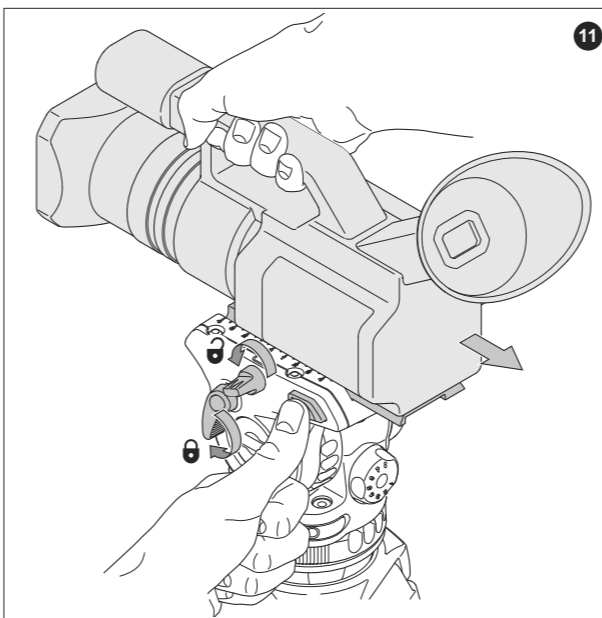

EN

The warranty expires if:

- (a) The fluid head was operated improperly or not in line with the specified technical data.
- (b) The fluid head housing was opened by unauthorised personnel.

Sachtler reserve the right to make changes to product design and performance as technology advances. Please register your product for an extended warranty period at www.sachtler.com

DE

Die Gewährleistung erlischt in folgenden Fällen:

- (a) Wenn der Fluidkopf falsch oder nicht gemäß den angegebenen technischen Daten benutzt wurde.
- (b) Wenn das Gehäuse des Fluidkopfes durch nicht autorisierte Personen geöffnet wird.

Sachtler behält sich das Recht vor, Änderungen am Produktdesign und der Spezifikation vorzunehmen, wenn technologische Fortschritte dies ermöglichen. Bitte registrieren Sie Ihr Produkt für eine Verlängerung der Garantiedauer unter www.sachtler.com.

FR

La garantie expire si :

- (a) La tête fluide a été utilisée de manière impropre ou non conforme aux caractéristiques techniques spécifiées.
- (b) Le carter de la tête fluide a été ouvert par une personne non autorisée.

Sachtler se réserve le droit de modifier la conception et les performances du produit au gré des progrès techniques. Veuillez enregistrer votre produit sous www.sachtler.com pour bénéficier d'une période de garantie étendue.

RU

Условия прекращения гарантии:

- (a) ненадлежащее использование панорамной головки или эксплуатация ее без учета указанных технических параметров;
- (b) вскрытие корпуса панорамной головки не уполномоченным на то специалистом.

Компания Sachtler оставляет за собой право на изменение дизайна и эффективности работы устройства по мере развития технологии. Для получения продленной гарантии зарегистрируйте устройство на веб-сайте по адресу: www.sachtler.com.

PT

A garantia termina se:

- (a) A cabeça fluída foi operada inadequadamente ou não de acordo com os dados técnicos especificados.
- (b) O invólucro da cabeça fluída for aberto por pessoal não autorizado.

A Sachtler se reserva o direito de fazer modificações no projeto e no desempenho do produto à medida que a tecnologia avança. Registre seu produto para um período de garantia mais longo em www.sachtler.com.

CN

如果出现以下情况, 则不予保修:

- (a) 液压云台操作不当或没有按照品规格使用。不符合规定的技术数据。

- (b) 液压云台的外壳被未经授权的人员打开过。

sachtler保留因技术更新而对产品设计和性能进行变更的权利。请在 www.sachtler.com 为您的产品注册可以延长保修期。

AR

تنتهي صلاحية الضمان إذا:

- (a) تم تشغيل رأس الضبط بشكل غير صحيح أو ليس وفقاً للبيانات الفنية المحددة.
- (b) تم فتح تجويف الرأس السائل من قبل أفراد غير مؤهلين.

تحتفظ شركة Sachtler بحق إجراء تغييرات على تصميم المنتج والأداء كلما تطورت التكنولوجيا. يُرجى تسجيل المنتج لفترة ضمان مطولة على الموقع www.sachtler.com

ES

La garantía deja de tener validez si:

- (a) la cabeza fluída es sometida a un uso indebido o no conforme a los datos técnicos especificados.
- (b) se abre la carcasa de la cabeza fluída por parte de personal no autorizado.