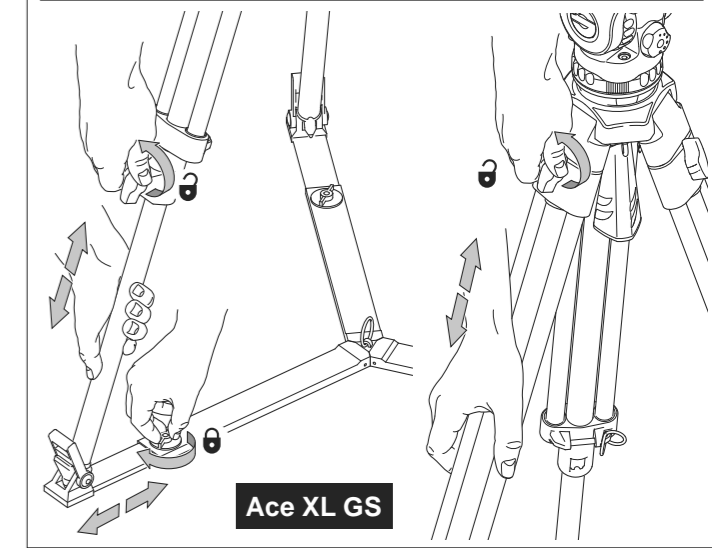

Ace XL MS
1018

Ace XL GS
1019

Fluid Head and
Tripod

Manual

HEAD

-  139 mm (5.5 in.)
-  140 mm (5.5 in.)
-  154 mm (6 in.)
-  1.7 kg (3.7 lbs)
-  2 - 8 kg (4.4 - 17.6 lbs)
@ 55 mm (2.1 in.) cog
-  3+0 ◀▶
3+0 ▲▼
-  8
-  +90°/-75°
-  -30°C/+60°C
(-22°F to +140°F)
-  104 mm ◀▶
(4.1 in.)
-  Bowl
75 mm
-  Pan bar
16 mm (0.6 in.)
-  Pan bar
374 mm (14.7 in.)
-  Illuminated level bubble
-  CR1225
-  Flat base
-  Bowl base