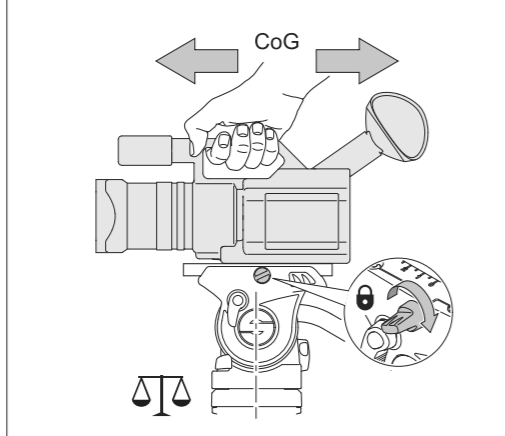

EN

The warranty expires if:

- (a) The fluid head was operated improperly or not in line with the specified technical data.
- (b) The fluid head housing was opened by unauthorised personnel.

Sachtler reserve the right to make changes to product design and performance as technology advances. Please register your product for an extended warranty period at www.sachtler.com

DE

Die Gewährleistung erlischt in folgenden Fällen:

- (a) Wenn der Fluidkopf falsch oder nicht gemäß den angegebenen technischen Daten benutzt wurde.
- (b) Wenn das Gehäuse des Fluidkopfes durch nicht autorisierte Personen geöffnet wird.

Sachtler behält sich das Recht vor, Änderungen am Produktdesign und der Spezifikation vorzunehmen, wenn technologische Fortschritte dies ermöglichen. Bitte registrieren Sie Ihr Produkt für eine Verlängerung der Garantiedauer unter www.sachtler.com.

FR

La garantie expire si :

- (a) La tête fluide a été utilisée de manière impropre ou non conforme aux caractéristiques techniques spécifiées.
- (b) Le carter de la tête fluide a été ouvert par une personne non autorisée.

Sachtler se réserve le droit de modifier la conception et les performances du produit au gré des progrès techniques. Veuillez enregistrer votre produit sous www.sachtler.com pour bénéficier d'une période de garantie étendue.

RU

Условия прекращения гарантии:

- (a) ненадлежащее использование панорамной головки или эксплуатация ее без учета указанных технических параметров;
- (b) вскрытие корпуса панорамной головки не уполномоченным на то специалистом.

Компания Sachtler оставляет за собой право на изменение дизайна и эффективности работы устройства по мере развития технологии. Для получения продленной гарантии зарегистрируйте устройство на веб-сайте по адресу: www.sachtler.com.

PT

A garantia termina se:

- (a) A cabeça fluída foi operada inadequadamente ou não de acordo com os dados técnicos especificados.
- (b) O invólucro da cabeça fluída for aberto por pessoal não autorizado.

A Sachtler se reserva o direito de fazer modificações no projeto e no desempenho do produto à medida que a tecnologia avança. Registre seu produto para um período de garantia mais longo em www.sachtler.com.

CN

如果出现以下情况, 则不予保修:

- (a) 液压云台操作不当或没有按照品规格使用。不符合规定的技术数据。

- (b) 液压云台的外壳被未经授权的人员打开过。

sachtler保留因技术更新而对产品设计和性能进行变更的权利。请在 www.sachtler.com 为您的产品注册可以延长保修期。

AR

تنتهي صلاحية الضمان إذا:

- (a) تم تشغيل رأس الضبط بشكل غير صحيح أو ليس وفقاً للبيانات الفنية المحددة.
- (b) تم فتح تجويف الرأس السائل من قبل أفراد غير مؤهلين.

تحتفظ شركة Sachtler بحق إجراء تغييرات على تصميم المنتج والأداء كلما تطورت التكنولوجيا. يُرجى تسجيل المنتج لفترة ضمان مطولة على الموقع www.sachtler.com

ES

La garantía deja de tener validez si:

- (a) la cabeza fluída es sometida a un uso indebido o no conforme a los datos técnicos especificados.
- (b) se abre la carcasa de la cabeza fluída por parte de personal no autorizado.