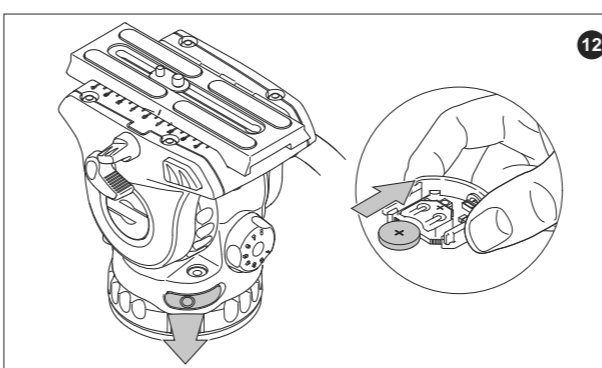

EN

The warranty expires if:

- (a) The fluid head was operated improperly or not in line with the specified technical data.
- (b) The fluid head housing was opened by unauthorised personnel.

Sachtler reserve the right to make changes to product design and performance as technology advances. Please register your product for an extended warranty period at www.sachtler.com

DE

Die Gewährleistung erlischt in folgenden Fällen:

- (a) Wenn der Fluidkopf falsch oder nicht gemäß den angegebenen technischen Daten benutzt wurde.
- (b) Wenn das Gehäuse des Fluidkopfes durch nicht autorisierte Personen geöffnet wird.

Sachtler behält sich das Recht vor, Änderungen am Produktdesign und der Spezifikation vorzunehmen, wenn technologische Fortschritte dies ermöglichen. Bitte registrieren Sie Ihr Produkt für eine Verlängerung der Garantiedauer unter www.sachtler.com.

FR

La garantie expire si :

- (a) La tête fluide a été utilisée de manière impropre ou non conforme aux caractéristiques techniques spécifiées.
- (b) Le carter de la tête fluide a été ouvert par une personne non autorisée.

Sachtler se réserve le droit de modifier la conception et les performances du produit au gré des progrès techniques. Veuillez enregistrer votre produit sous www.sachtler.com pour bénéficier d'une période de garantie étendue.

RU

Условия прекращения гарантии:

- (a) ненадлежащее использование панорамной головки или эксплуатация ее без учета указанных технических параметров;
- (b) вскрытие корпуса панорамной головки не уполномоченным на то специалистом.

Компания Sachtler оставляет за собой право на изменение дизайна и эффективности работы устройства по мере развития технологии. Для получения продленной гарантии зарегистрируйте устройство на веб-сайте по адресу: www.sachtler.com.

PT

A garantia termina se:

- (a) A cabeça fluída foi operada inadequadamente ou não de acordo com os dados técnicos especificados.
- (b) O invólucro da cabeça fluída for aberto por pessoal não autorizado.

A Sachtler se reserva o direito de fazer modificações no projeto e no desempenho do produto à medida que a tecnologia avança. Registre seu produto para um período de garantia mais longo em www.sachtler.com.

CN

如果出现以下情况, 则不予保修:

- (a) 液压云台操作不当或没有按照品规格使用。不符合规定的技术数据。

- (b) 液压云台的外壳被未经授权的人员打开过。

sachtler保留因技术更新而对产品设计和性能进行变更的权利。请在 www.sachtler.com 为您的产品注册可以延长保修期。

AR

تنتهي صلاحية الضمان إذا:

- (a) تم تشغيل رأس الضبط بشكل غير صحيح أو ليس وفقاً للبيانات الفنية المحددة.
- (b) تم فتح تجويف الرأس السائل من قبل أفراد غير مؤهلين.

تحتفظ شركة Sachtler بحق إجراء تغييرات على تصميم المنتج والأداء كلما تطورت التكنولوجيا. يُرجى تسجيل المنتج لفترة ضمان مطولة على الموقع www.sachtler.com

ES

La garantía deja de tener validez si:

- (a) la cabeza fluída es sometida a un uso indebido o no conforme a los datos técnicos especificados.
- (b) se abre la carcasa de la cabeza fluída por parte de personal no autorizado.