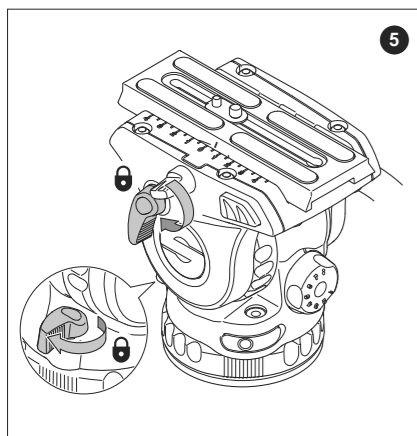

EN

The warranty expires if:

- (a) The fluid head was operated improperly or not in line with the specified technical data.
- (b) The fluid head housing was opened by unauthorised personnel.

Sachtler reserve the right to make changes to product design and performance as technology advances. Please register your product for an extended warranty period at www.sachtler.com

DE

Die Gewährleistung erlischt in folgenden Fällen:

- (a) Wenn der Fluidkopf falsch oder nicht gemäß den angegebenen technischen Daten benutzt wurde.
- (b) Wenn das Gehäuse des Fluidkopfes durch nicht autorisierte Personen geöffnet wird.

Sachtler behält sich das Recht vor, Änderungen am Produktdesign und der Spezifikation vorzunehmen, wenn technologische Fortschritte dies ermöglichen. Bitte registrieren Sie Ihr Produkt für eine Verlängerung der Garantiedauer unter www.sachtler.com.

FR

La garantie expire si :

- (a) La tête fluide a été utilisée de manière impropre ou non conforme aux caractéristiques techniques spécifiées.
- (b) Le carter de la tête fluide a été ouvert par une personne non autorisée.

Sachtler se réserve le droit de modifier la conception et les performances du produit au gré des progrès techniques. Veuillez enregistrer votre produit sous www.sachtler.com pour bénéficier d'une période de garantie étendue.

RU

Условия прекращения гарантии:

- (a) ненадлежащее использование панорамной головки или эксплуатация ее без учета указанных технических параметров;
- (b) вскрытие корпуса панорамной головки не уполномоченным на то специалистом.

Компания Sachtler оставляет за собой право на изменение дизайна и эффективности работы устройства по мере развития технологии. Для получения продленной гарантии зарегистрируйте устройство на веб-сайте по адресу: www.sachtler.com.

PT

A garantia termina se:

- (a) A cabeça fluída foi operada inadequadamente ou não de acordo com os dados técnicos especificados.
- (b) O invólucro da cabeça fluída for aberto por pessoal não autorizado.

A Sachtler se reserva o direito de fazer modificações no projeto e no desempenho do produto à medida que a tecnologia avança. Registre seu produto para um período de garantia mais longo em www.sachtler.com.

CN

如果出现以下情况, 则不予保修:

- (a) 液压云台操作不当或没有按照品规格使用。不符合规定的技术数据。

- (b) 液压云台的外壳被未经授权的人员打开过。

sachtler保留因技术更新而对产品设计和性能进行变更的权利。请在 www.sachtler.com 为您的产品注册可以延长保修期。

AR

تنتهي صلاحية الضمان إذا:

- (a) تم تشغيل رأس الضبط بشكل غير صحيح أو ليس وفقاً للبيانات الفنية المحددة.
- (b) تم فتح تجويف الرأس السائل من قبل أفراد غير مؤهلين.

تحتفظ شركة Sachtler بحق إجراء تغييرات على تصميم المنتج والأداء كلما تطورت التكنولوجيا. يُرجى تسجيل المنتج لفترة ضمان مطولة على الموقع www.sachtler.com

ES

La garantía deja de tener validez si:

- (a) la cabeza fluída es sometida a un uso indebido o no conforme a los datos técnicos especificados.
- (b) se abre la carcasa de la cabeza fluída por parte de personal no autorizado.