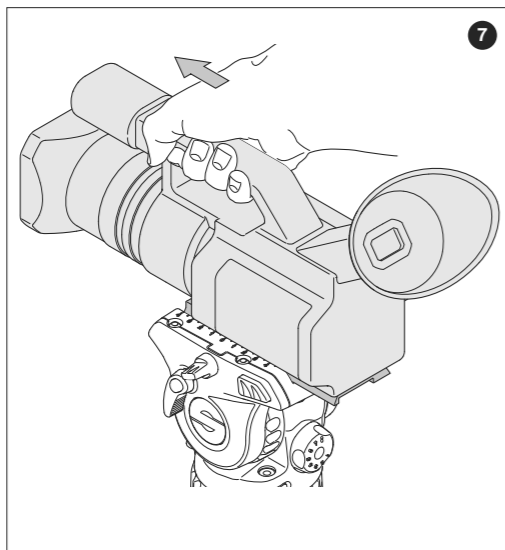

EN

The warranty expires if:

- (a) The fluid head was operated improperly or not in line with the specified technical data.
- (b) The fluid head housing was opened by unauthorised personnel.

Sachtler reserve the right to make changes to product design and performance as technology advances. Please register your product for an extended warranty period at www.sachtler.com

DE

Die Gewährleistung erlischt in folgenden Fällen:

- (a) Wenn der Fluidkopf falsch oder nicht gemäß den angegebenen technischen Daten benutzt wurde.
- (b) Wenn das Gehäuse des Fluidkopfes durch nicht autorisierte Personen geöffnet wird.

Sachtler behält sich das Recht vor, Änderungen am Produktdesign und der Spezifikation vorzunehmen, wenn technologische Fortschritte dies ermöglichen. Bitte registrieren Sie Ihr Produkt für eine Verlängerung der Garantiedauer unter www.sachtler.com.

FR

La garantie expire si :

- (a) La tête fluide a été utilisée de manière impropre ou non conforme aux caractéristiques techniques spécifiées.
- (b) Le carter de la tête fluide a été ouvert par une personne non autorisée.

Sachtler se réserve le droit de modifier la conception et les performances du produit au gré des progrès techniques. Veuillez enregistrer votre produit sous www.sachtler.com pour bénéficier d'une période de garantie étendue.

RU

Условия прекращения гарантии:

- (a) ненадлежащее использование панорамной головки или эксплуатация ее без учета указанных технических параметров;
- (b) вскрытие корпуса панорамной головки не уполномоченным на то специалистом.

Компания Sachtler оставляет за собой право на изменение дизайна и эффективности работы устройства по мере развития технологии. Для получения продленной гарантии зарегистрируйте устройство на веб-сайте по адресу: www.sachtler.com.

PT

A garantia termina se:

- (a) A cabeça fluída foi operada inadequadamente ou não de acordo com os dados técnicos especificados.
- (b) O invólucro da cabeça fluída for aberto por pessoal não autorizado.

A Sachtler se reserva o direito de fazer modificações no projeto e no desempenho do produto à medida que a tecnologia avança. Registre seu produto para um período de garantia mais longo em www.sachtler.com.

CN

如果出现以下情况, 则不予保修:

- (a) 液压云台操作不当或没有按照品规格使用。不符合规定的技术数据。

- (b) 液压云台的外壳被未经授权的人员打开过。

sachtler保留因技术更新而对产品设计和性能进行变更的权利。请在 www.sachtler.com 为您的产品注册可以延长保修期。

AR

تنتهي صلاحية الضمان إذا:

- (a) تم تشغيل رأس الضبط بشكل غير صحيح أو ليس وفقاً للبيانات الفنية المحددة.
- (b) تم فتح تجويف الرأس السائل من قبل أفراد غير مؤهلين.

تحتفظ شركة Sachtler بحق إجراء تغييرات على تصميم المنتج والأداء كلما تطورت التكنولوجيا. يُرجى تسجيل المنتج لفترة ضمان مطولة على الموقع www.sachtler.com

ES

La garantía deja de tener validez si:

- (a) la cabeza fluída es sometida a un uso indebido o no conforme a los datos técnicos especificados.
- (b) se abre la carcasa de la cabeza fluída por parte de personal no autorizado.