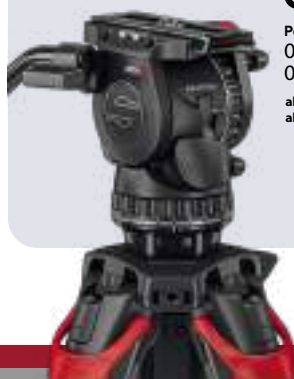

aktiv8

Payload Range
0 - 12 kg
0 - 26.5 lb

aktiv8 Sideload
aktiv8T Touch & Go