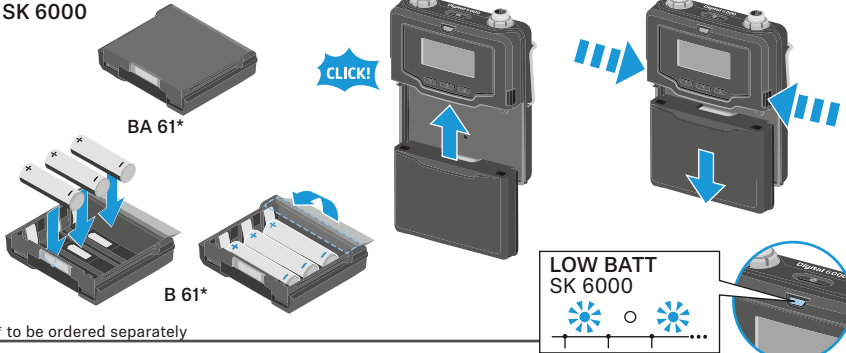

Digital 6000

SK 6000 | SKM 6000

Quick Guide | Kurzanleitung | Guide rapide | Guida rapida | Guía de inicio rápido | Guia rápido | Beknopte handleiding | Krótka instrukcja obsługi | Snabbguide | Kort vejledning | Πίκαοήγε | Γρήγορος οδηγός | Kisa Kilavuz | Краткая инструкция | 快速指南 | 快速使用指南 | クイックガイド | 요약 설명서

Battery

SK 6000

* to be ordered separately