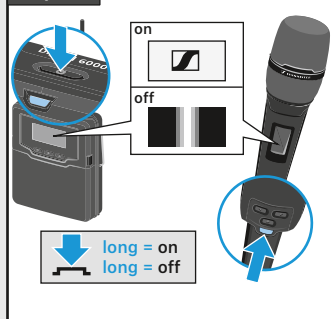

On/Off

Sennheiser electronic GmbH & Co. KG

SENNHEISER

Am Labor 1, 30900 Wedemark, Germany, www.sennheiser.com

Printed in Germany, Publ. 10/17, 571336/A03