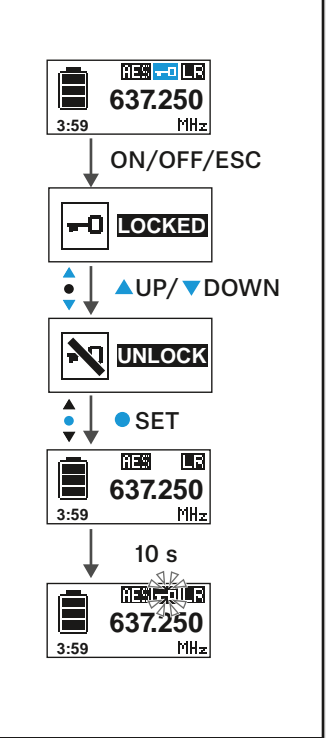

Auto lock

Digital 6000 System Instruction Manual

or online at www.sennheiser.com/download
Digital 6000_