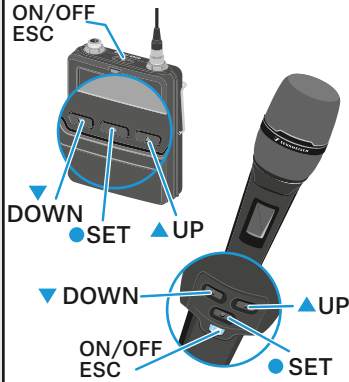

Am Labor 1, 30900 Wedemark, Germany, www.sennheiser.com

Printed in Germany, Publ. 10/17, 571336/A03

Operating elements

Home screens

Menu

- Tune
- Preset
- Name
- Gain
- Low Cut
- Display
- Lock
- Test tone
- LED Mode
- MIC/LINE (SK only)
- Reset
- Information