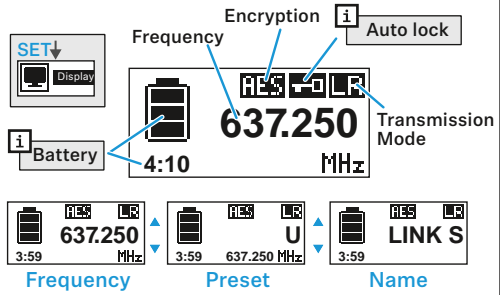

Am Labor 1, 30900 Wedemark, Germany, www.sennheiser.com

Printed in Germany, Publ. 10/17, 571336/A03

Operating elements

Home screens

Menu

- Tune
- Preset
- Name
- Gain
- Low Cut
- Display
- Lock
- Test tone
- LED Mode
- MIC/LINE (SK only)
- Reset
- Information