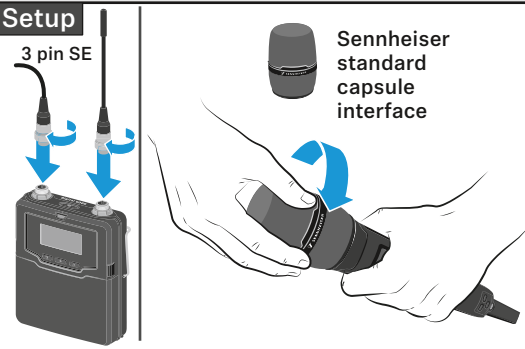

Digital 6000

SK 6000 | SKM 6000

Quick Guide | Kurzanleitung | Guide rapide | Guida rapida | Guía de inicio rápido | Guia rápido | Beknopte handleiding | Krótka instrukcja obsługi | Snabbguide | Kort vejledning | Πίκαοήγε | Γρήγορος οδηγός | Kisa Kilavuz | Краткая инструкция | 快速指南 | 快速使用指南 | クイックガイド | 요약 설명서

Battery

SK 6000

* to be ordered separately

SKM 6000

Setup

On/Off

Sennheiser electronic GmbH & Co. KG

SENNHEISER

Am Labor 1, 30900 Wedemark, Germany, www.sennheiser.com

Printed in Germany, Publ. 10/17, 571336/A03