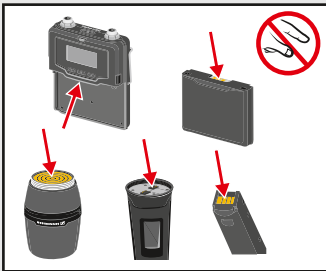

Change frequency