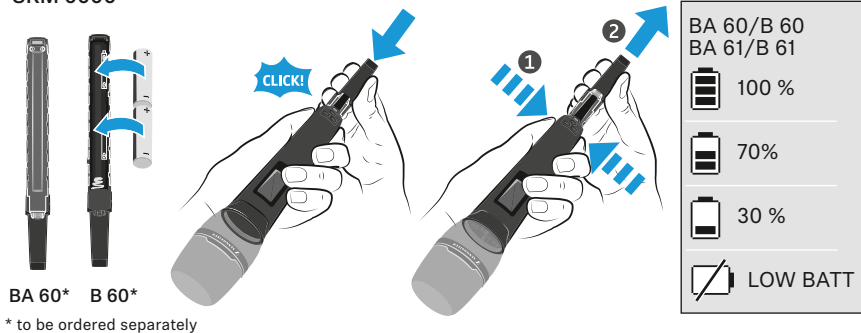

Digital 6000

SK 6000 | SKM 6000

Quick Guide | Kurzanleitung | Guide rapide | Guida rapida | Guía de inicio rápido | Guia rápido | Beknopte handleiding | Krótka instrukcja obsługi | Snabbguide | Kort vejledning | Πίκαοήγε | Γρήγορος οδηγός | Kisa Kilavuz | Краткая инструкция | 快速指南 | 快速使用指南 | クイックガイド | 요약 설명서

Battery

SK 6000

* to be ordered separately

SKM 6000

Setup

On/Off

Sennheiser electronic GmbH & Co. KG

SENNHEISER

Am Labor 1, 30900 Wedemark, Germany, www.sennheiser.com

Printed in Germany, Publ. 10/17, 571336/A03