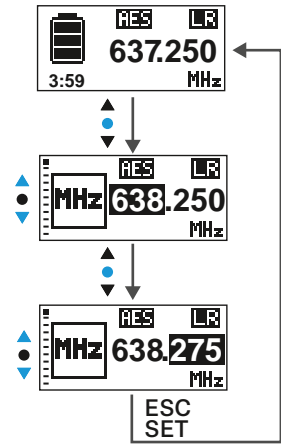

Change frequency