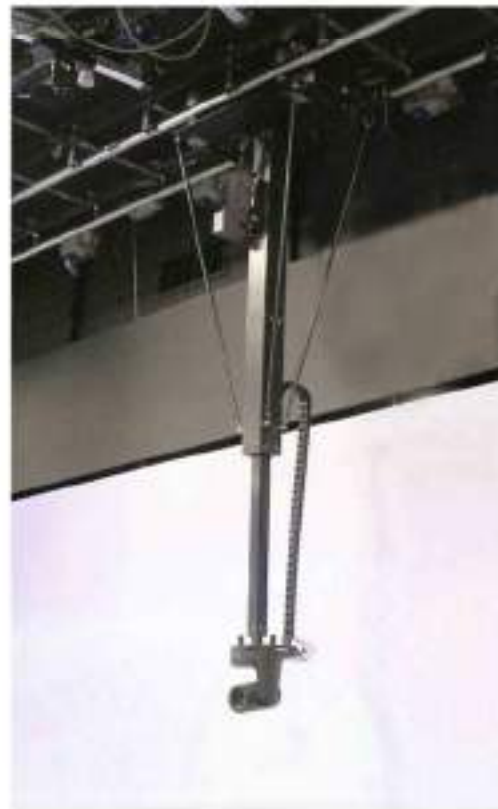

LUMING®

Ceiling Dolly + Descender 80

Robotic system ceiling track for Panasonic PTZ AW-UE 150.

TecnoPoint reserves the right to make technical and dimensional changes to the presented products without prior notice.