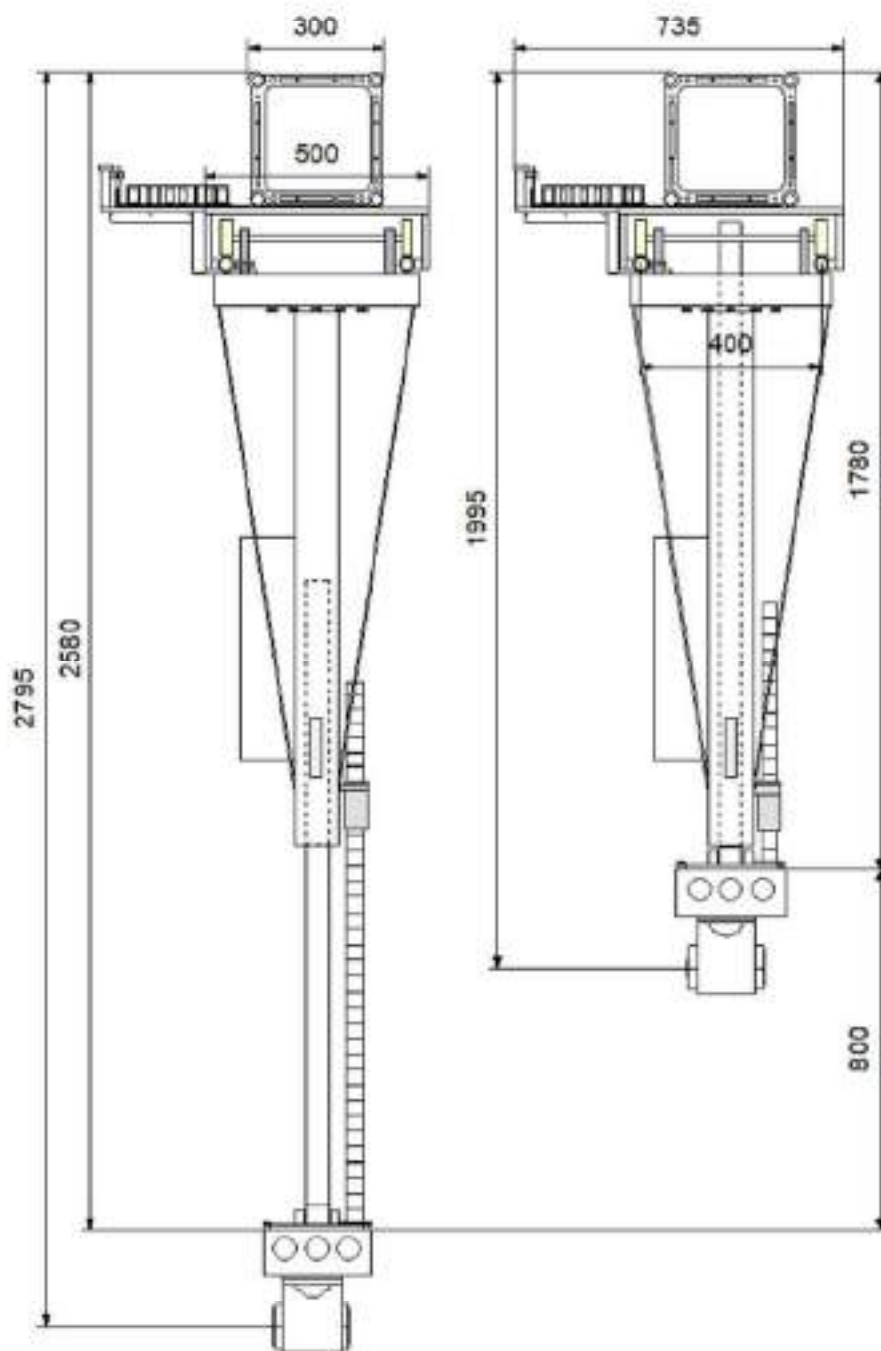

## Ceiling Dolly + Descender 80

Robotic system ceiling track for PTZ

Dolly and column weight: **45Kg**

Track weight: **17Kg/m**

Track interaxis: **400mm**

Column stroke: **800mm**

Max height: **2795mm**

Min height: **1995mm**

Max dolly speed: **0,5m/s**

Max Column speed: **10cm/s**

Maximum power: **0,30KW**

P/S Input: **100-240 Vac**

Operating voltage: **24Vdc**

Payload: **5Kg**

Truss included

Inside chain cable management

Available straight track size: **1m, 1,5m, 2m**

Maximum track length: **15m**